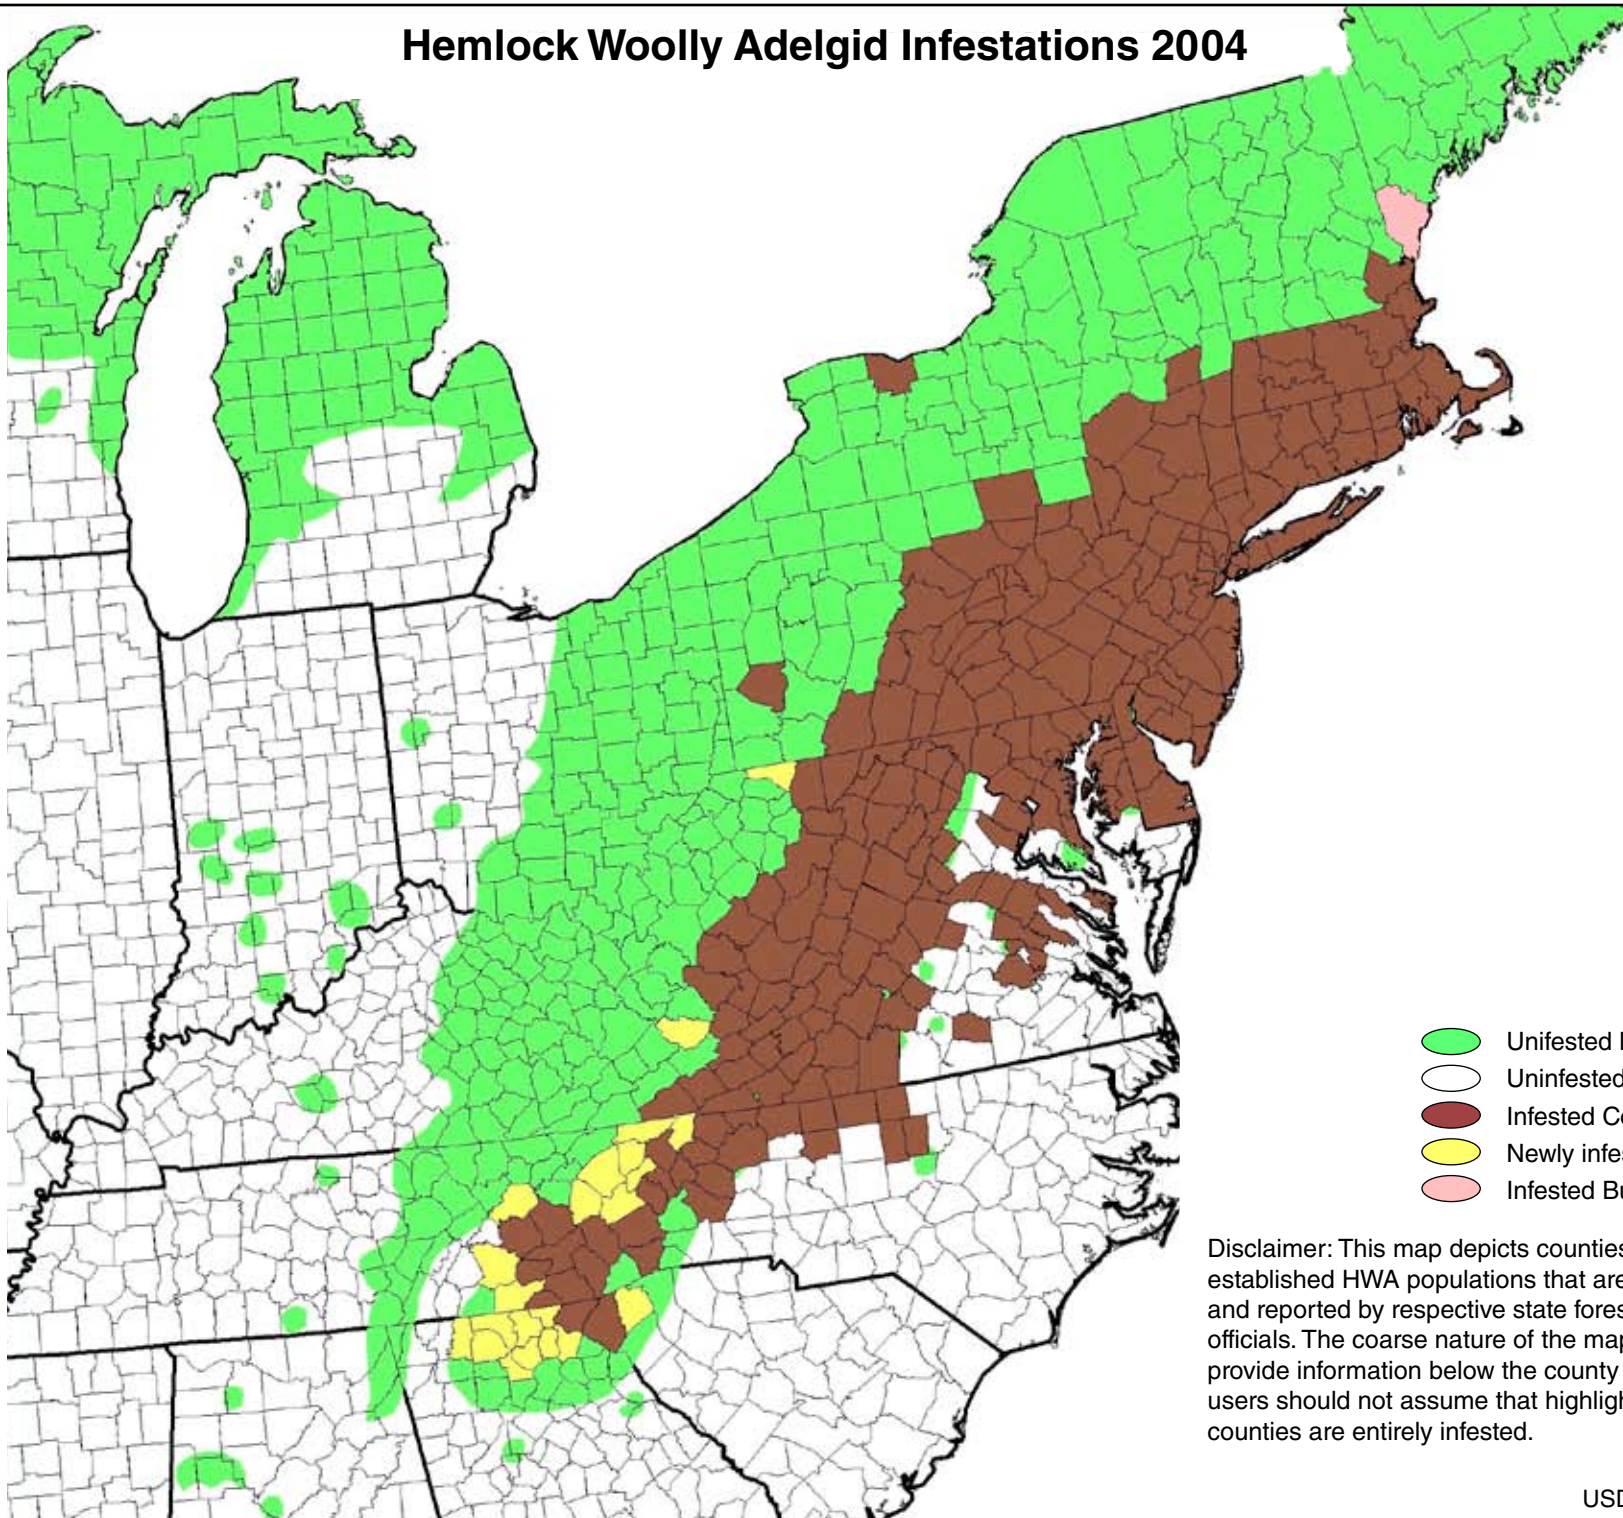

# Hemlock Woolly Adelgid Infestations 2004

- Uninfested Native Range of Hemlock
- Uninfested Counties
- Infested Counties
- Newly infested Counties
- Infested But Under Eradication

Disclaimer: This map depicts counties with established HWA populations that are confirmed and reported by respective state forest health officials. The coarse nature of the map does not provide information below the county level and users should not assume that highlighted infested counties are entirely infested.

Map Produced by:  
USDA Forest Service 01/05/05