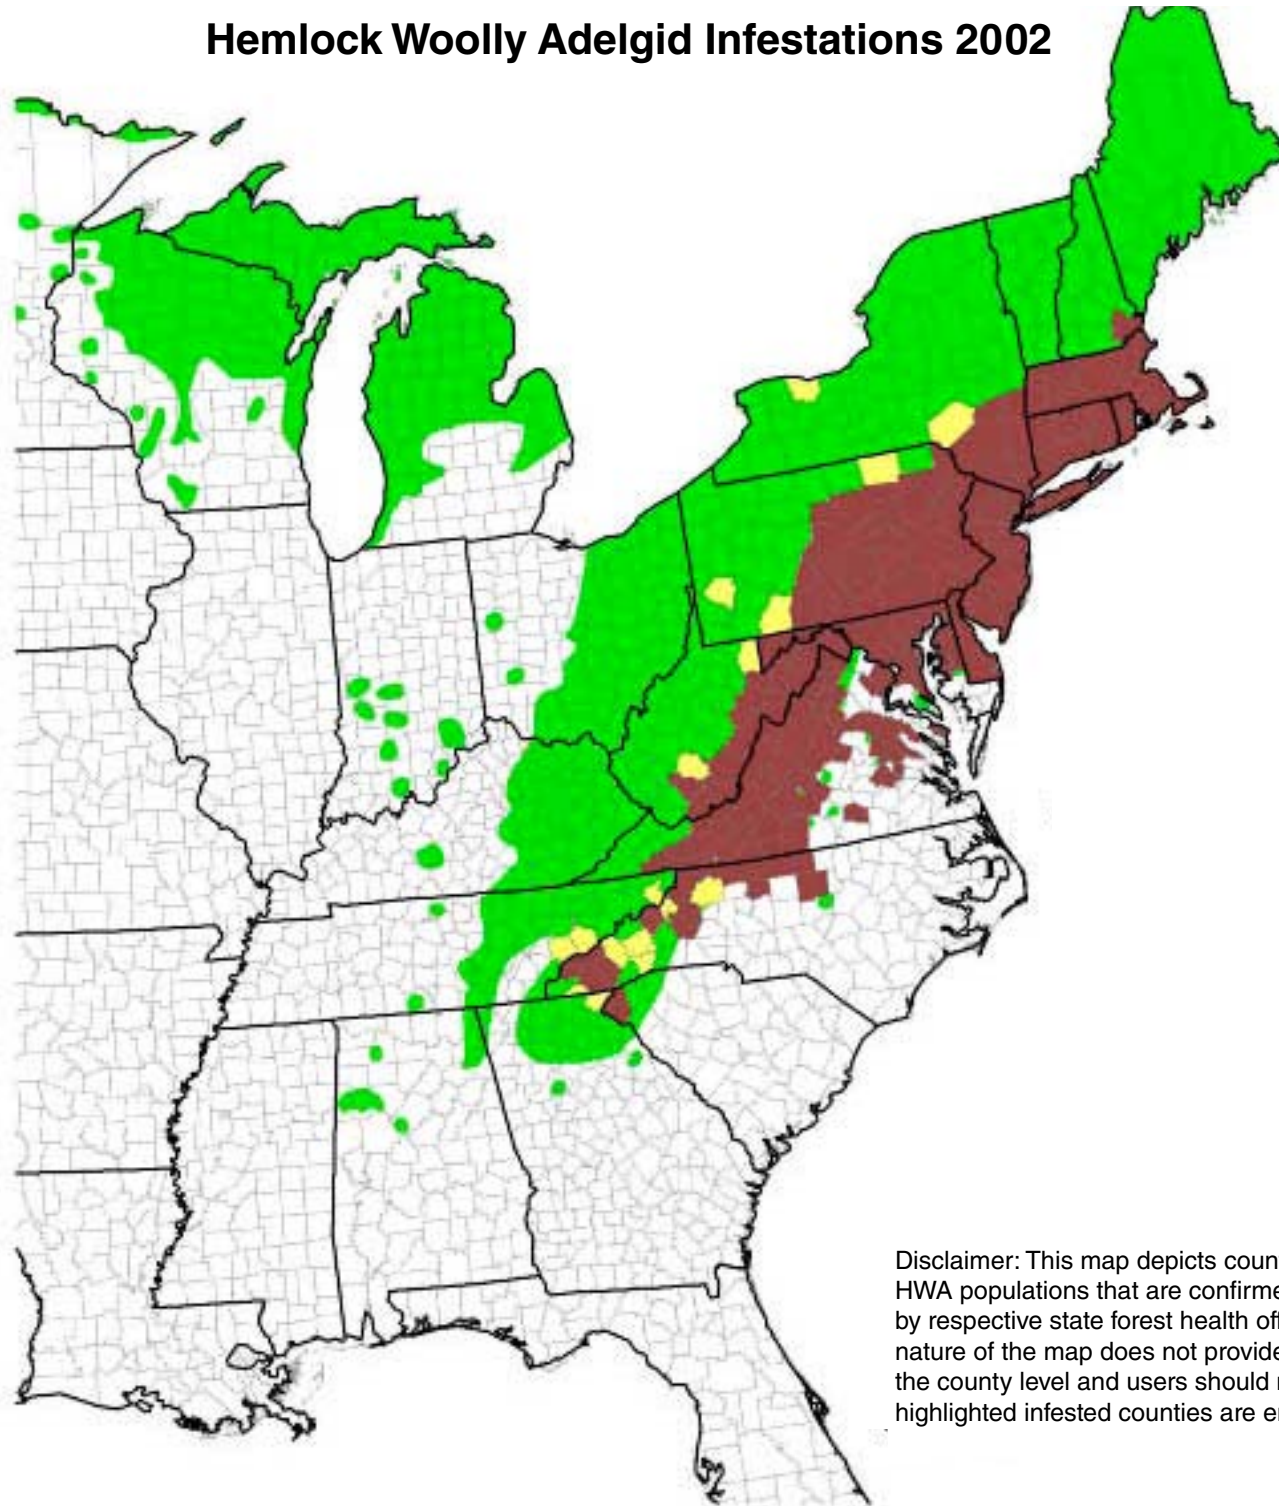

Hemlock Woolly Adelgid Infestations 2002

-  Native Range of Hemlock
-  Uninfested Counties
-  Infested Counties
-  Newly infested 2002

Disclaimer: This map depicts counties with established HWA populations that are confirmed and reported by respective state forest health officials. The coarse nature of the map does not provide information below the county level and users should not assume that highlighted infested counties are entirely infested.

Map Produced by:
USDA Forest Service 2002