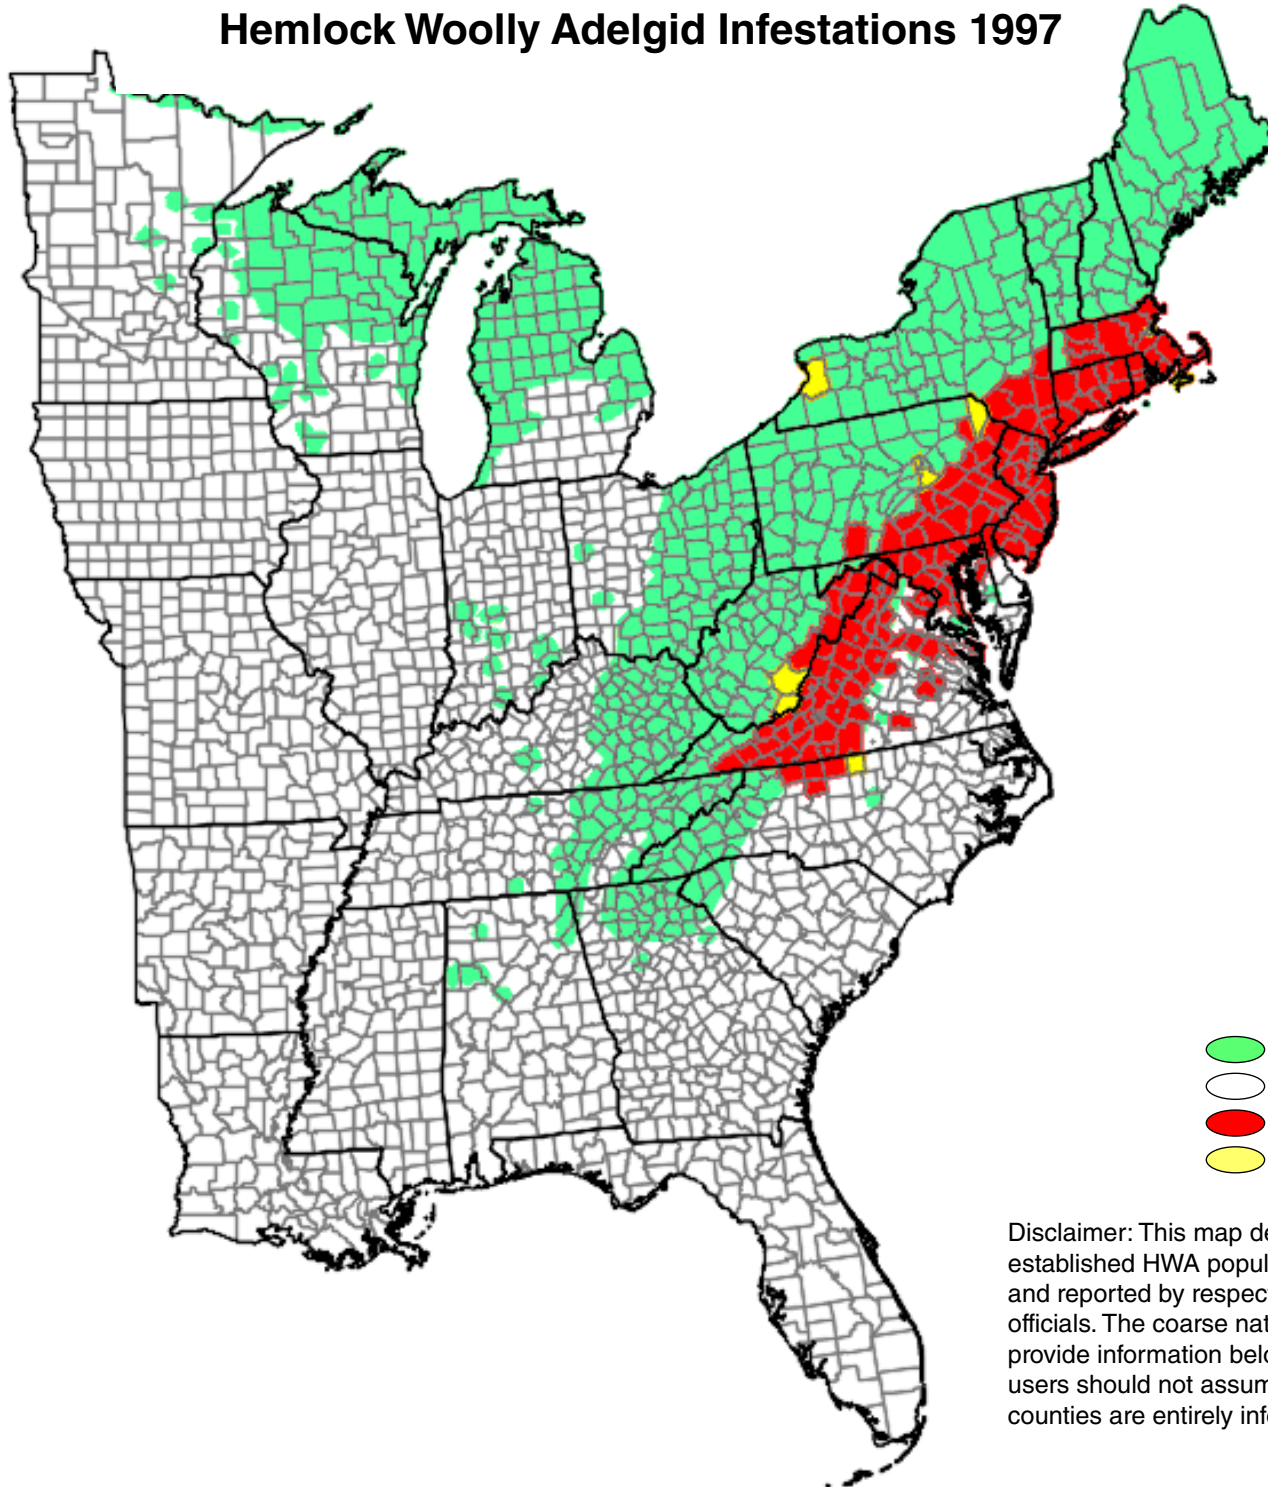

Hemlock Woolly Adelgid Infestations 1997

-  Uninfested Native Range of Hemlock
-  Uninfested Counties
-  Infested Counties
-  Newly infested Counties in 1997

Disclaimer: This map depicts counties with established HWA populations that are confirmed and reported by respective state forest health officials. The coarse nature of the map does not provide information below the county level and users should not assume that highlighted infested counties are entirely infested.

Map Produced by:
USDA Forest Service 09/97